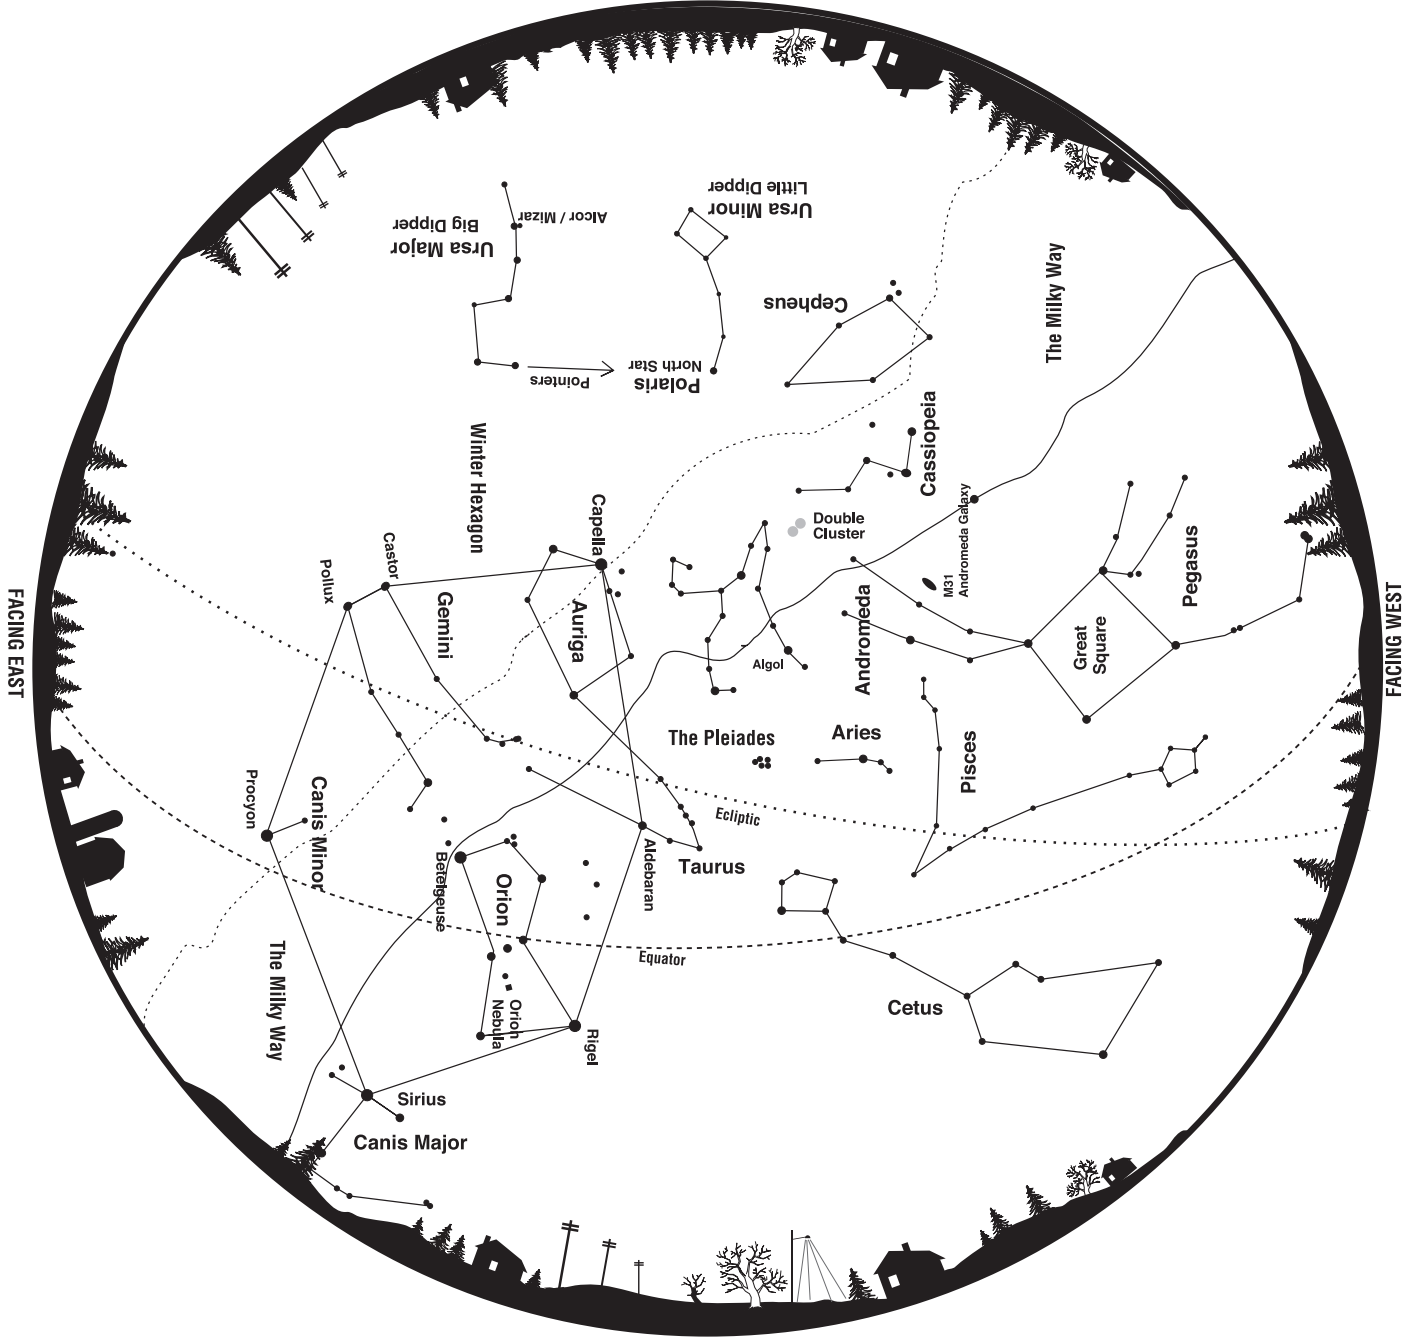

FACING NORTH

FACING EAST

FACING WEST

FACING SOUTH

JANUARY ALL-SKY CHART
EARLY JANUARY – 9:30PM
LATE JANUARY – 8PM